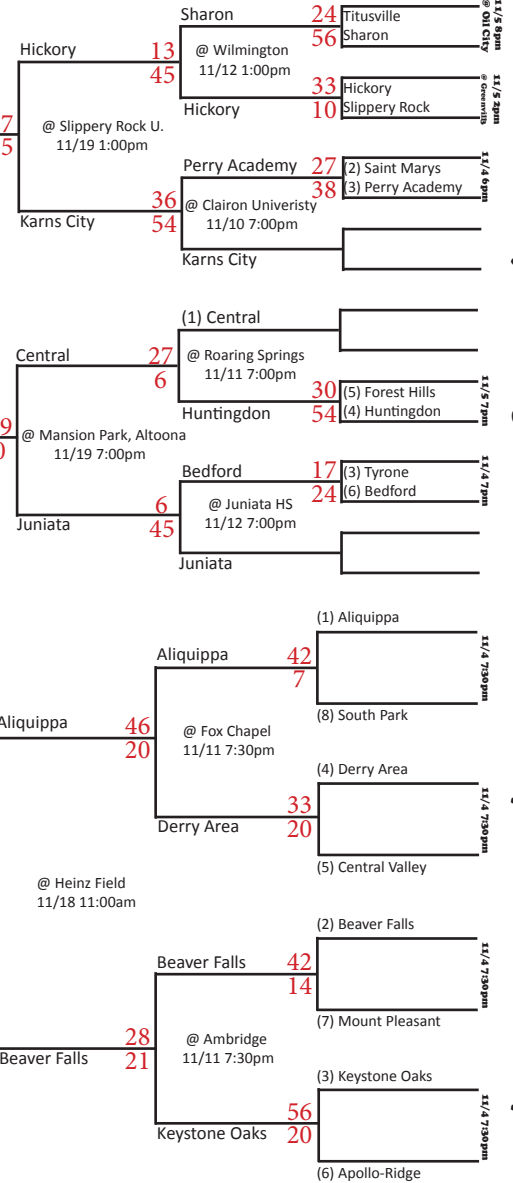

District 2

District 4

District 11

District 12

49 Middletown 14-0
14

Beaver Falls 12-1 7
14

Beaver Falls 13-1
30-13

Beaver Falls **22** @ Heinz Field 11/18 11:00am **35**

District 10 **D8** **D9** **District 5** **District 6** **District 7** **District 7**

*Indicates District(s) combined with another (other) District(s) to form a Region.

GO BIG
RECRUITING
Recruiting Made Easy