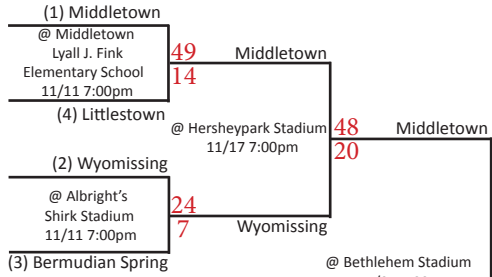

District 2

District 4

District 11

District 12

49 Middletown 14-0
14

Beaver Falls 12-1 7
14

Beaver Falls 13-1
30-13

Beaver Falls **22** @ Heinz Field 11/18 11:00am **35**

District 10 **D8** **D9** **District 5** **District 6** **District 7** **District 7**

*Indicates District(s) combined with another (other) District(s) to form a Region.

GO BIG
RECRUITING
Recruiting Made Easy