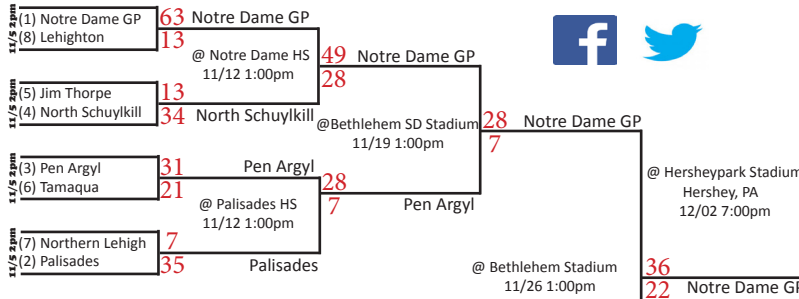

District 2

District 4

District 11

District 12

49 Middletown 14-0
14

Beaver Falls 12-1 7
14

Beaver Falls 13-1
30-13

Beaver Falls **22** @ Heinz Field 11/18 11:00am **35**

District 10 **D8** **D9** **District 5** **District 6** **District 7** **District 7**

*Indicates District(s) combined with another (other) District(s) to form a Region.

GO BIG
RECRUITING
Recruiting Made Easy