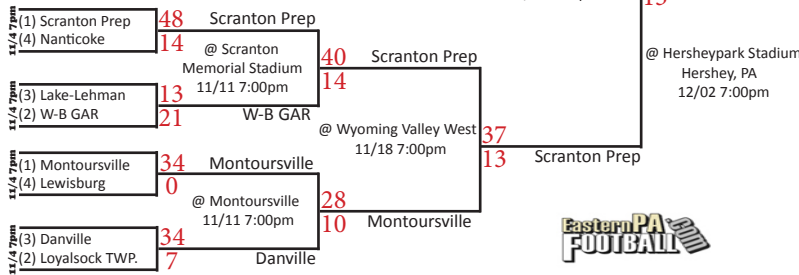

District 2

District 4

District 11

District 12

49 Middletown 14-0
14

Beaver Falls 12-1 7
14

Beaver Falls 13-1
30-13

Beaver Falls **22** @ Heinz Field 11/18 11:00am **35**

District 10 **D8** **D9** **District 5** **District 6** **District 7** **District 7**

*Indicates District(s) combined with another (other) District(s) to form a Region.

GO BIG
RECRUITING
Recruiting Made Easy