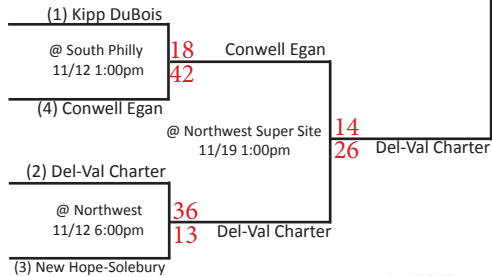

District 2

District 4

District 11

District 12

49 Middletown 14-0
14

Beaver Falls 12-1 7
14

Beaver Falls 13-1
30-13

Beaver Falls **22** @ Heinz Field 11/18 11:00am **35**

District 10 **D8** **D9** **District 5** **District 6** **District 7** **District 7**

*Indicates District(s) combined with another (other) District(s) to form a Region.

GO BIG
RECRUITING
Recruiting Made Easy