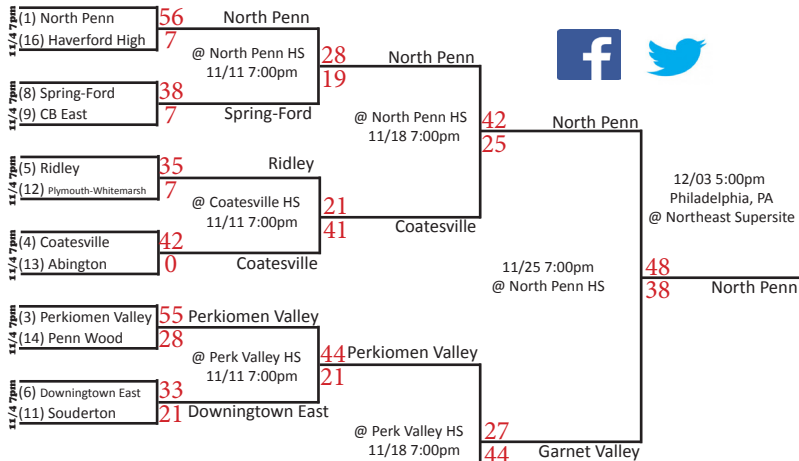

District 12

District 11

District 1

35 St. Joseph's Prep 13-0 25

St. Joseph's Prep 14-0 42-7

District 2 or 4, D6, 8 or 10

District 7

District 3

District 3

*Indicates District(s) combined with another (other) District(s) to form a Region.
Game to be played at higher seed