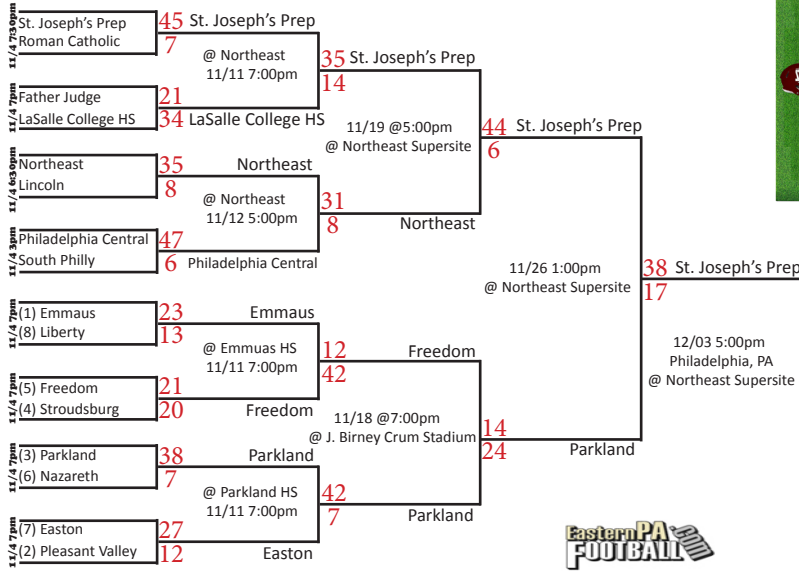

District 12

District 11

District 1

35 St. Joseph's Prep 13-0 25

St. Joseph's Prep 14-0 42-7

District 2 or 4, D6, 8 or 10

District 7

District 3

District 3

*Indicates District(s) combined with another (other) District(s) to form a Region.
Game to be played at higher seed