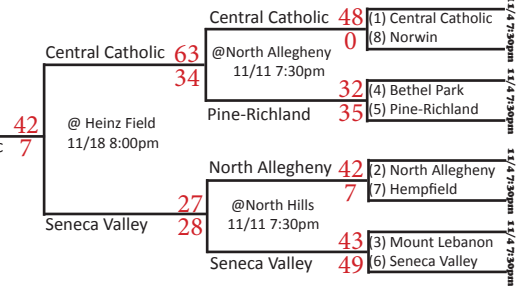

District 12

District 11

District 1

35 St. Joseph's Prep 13-0 25

St. Joseph's Prep 14-0 42-7

District 2 or 4, D6, 8 or 10

District 7

District 3

District 3

*Indicates District(s) combined with another (other) District(s) to form a Region.
Game to be played at higher seed