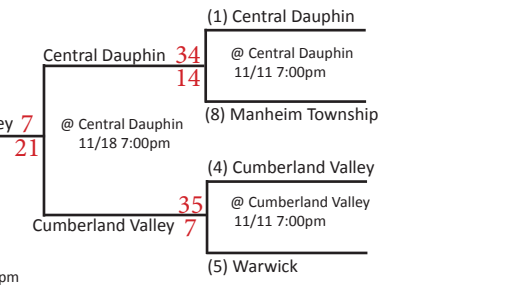

District 12

District 11

District 1

35 St. Joseph's Prep 13-0 25

St. Joseph's Prep 14-0 42-7

District 2 or 4, D6, 8 or 10

District 7

District 3

District 3

*Indicates District(s) combined with another (other) District(s) to form a Region.
Game to be played at higher seed