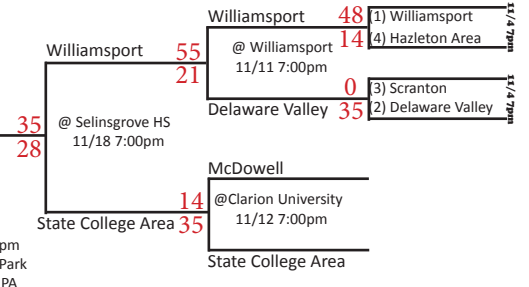

District 12

District 11

District 1

35 St. Joseph's Prep 13-0 25

St. Joseph's Prep 14-0 42-7

District 2 or 4, D6, 8 or 10

District 7

District 3

District 3

*Indicates District(s) combined with another (other) District(s) to form a Region.
Game to be played at higher seed