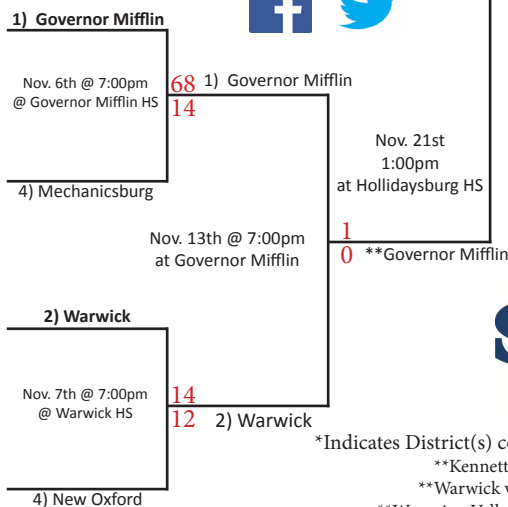

District 7

District 7

District 3

District 3

District 1

District 1

District 6 District 10

District 2

Pine-Richland 48, Cathedral Prep 7

\*Indicates District(s) combined with another (other) District(s) to form a Region.  
 \*\*Kennett vs. Upper Dublin game canceled due to COVID-19.  
 \*\*Warwick vs. Governor Mifflin game canceled due to COVID-19.  
 \*\*Wyoming Valley West vs. Cathedral Prep game canceled due to COVID-19.  
 \*\*Upper Dublin vs. Cathedral Prep game canceled due to COVID-19.