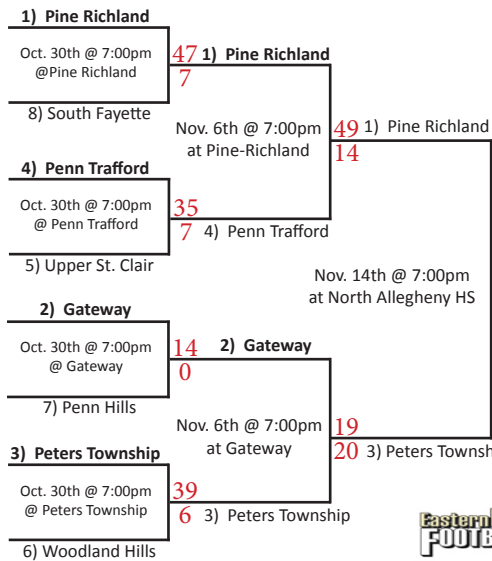

District 7

District 7

District 3

District 3

District 1

District 1

District 6 District 10

District 2

Pine-Richland 48, Cathedral Prep 7

\*Indicates District(s) combined with another (other) District(s) to form a Region.  
 \*\*Kennett vs. Upper Dublin game canceled due to COVID-19.  
 \*\*Warwick vs. Governor Mifflin game canceled due to COVID-19.  
 \*\*Wyoming Valley West vs. Cathedral Prep game canceled due to COVID-19.  
 \*\*Upper Dublin vs. Cathedral Prep game canceled due to COVID-19.