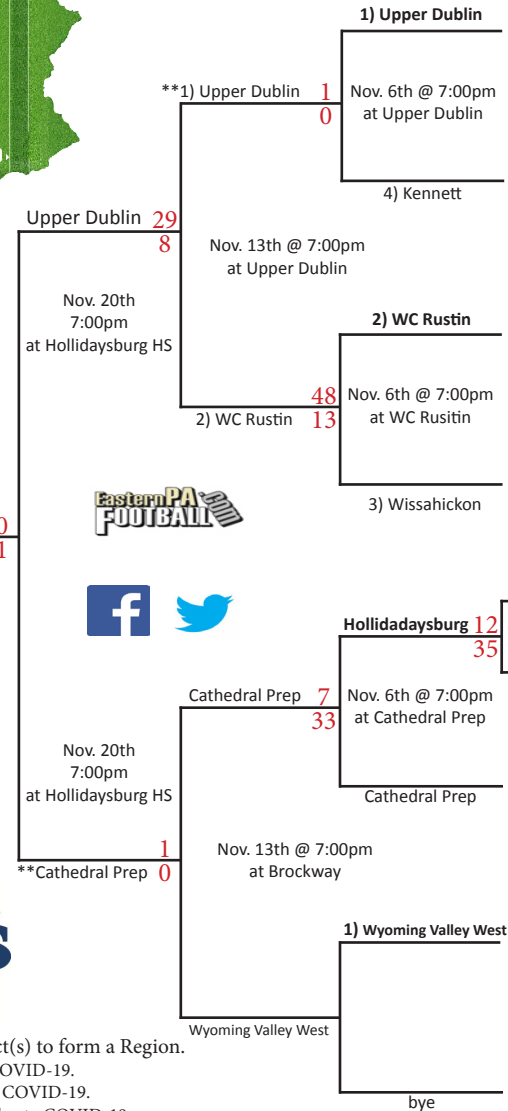

District 7

District 7

District 3

District 3

District 1

District 1

District 6 District 10

District 2

Pine-Richland 48, Cathedral Prep 7

\*Indicates District(s) combined with another (other) District(s) to form a Region.  
 \*\*Kennett vs. Upper Dublin game canceled due to COVID-19.  
 \*\*Warwick vs. Governor Mifflin game canceled due to COVID-19.  
 \*\*Wyoming Valley West vs. Cathedral Prep game canceled due to COVID-19.  
 \*\*Upper Dublin vs. Cathedral Prep game canceled due to COVID-19.