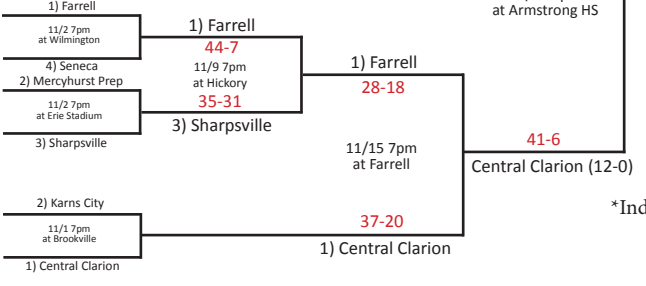

District 8 or 9