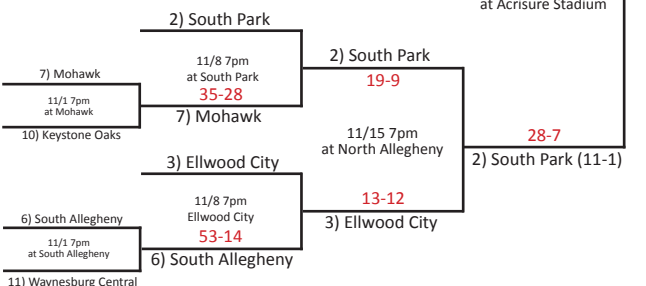

11-01/02

11-08/09

11-15/16

11-22/23

11-29/30

11-29/30

11-22/23

11-15/16

11/08/09

11-01/02

District 7

District 6

District 10

District 8 or 9

7-1

1) Seton LaSalle (11-0)
27-13
11/23 2pm at Acrisure Stadium

2) South Park (11-1)
28-7
11/23 2pm at Acrisure Stadium

Cambria Heights (13-0)
42-21
11/23 1pm at Armstrong HS

Central Clarion (12-0)
41-6
11/23 1pm at Armstrong HS

*Indicates District(s) combined with another (other) District(s) to form a Region.

District 2

District 1 or 12

District 11

District 4

District 5

District 3

Riverside (12-1)
17-7
11/22 7pm at Berwick HS

Williams Valley (12-1)
28-13
11/22 7pm at Berwick HS

Troy (13-0)
59-14
11/22 7pm at Lock Haven University

Bedford (10-3)
24-15
11/22 7pm at Lock Haven University

Riverside
24-6
11/15 7pm at Mid Valley

Lansdale Catholic
35-17
11/15 7pm at Mid Valley

1) Troy
69-28
11/15 7pm at Mansfield University

Bedford
18-0
11/15 7pm at Claysburg Kimmel

Steelton-Highspire
36-7
11/15 7pm at Claysburg Kimmel

2) Towanda
11/1 7pm at Towanda
42-20
11/8 7pm at Towanda
21-7
7) Bloomsburg
3) Loyalsock
11/1 7pm at Loyalsock

2) Lancaster Catholic
11/1 7pm at Lancaster Catholic
27-20
3) Camp Hill