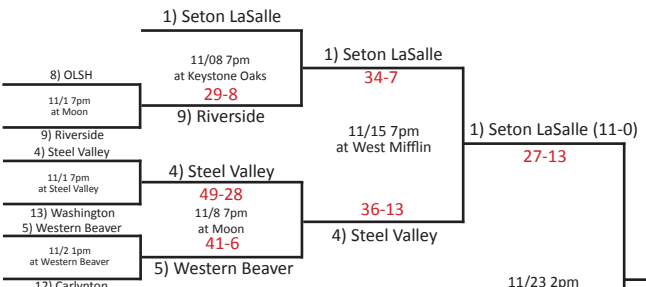

11-01/02

11-08/09

11-15/16

11-22/23

11-29/30

11-29/30

11-22/23

11-15/16

11/08/09

11-01/02

District 7

District 6

District 10

District 8 or 9

7-1

1) Seton LaSalle (11-0)
27-13
11/23 2pm at Acrisure Stadium

2) South Park (11-1)
28-7
11/23 2pm at Acrisure Stadium

Cambria Heights (13-0)
42-21
11/23 1pm at Armstrong HS

Central Clarion (12-0)
41-6
11/23 1pm at Armstrong HS

*Indicates District(s) combined with another (other) District(s) to form a Region.

District 2

District 1 or 12

District 11

District 4

District 5

District 3

Riverside (12-1)
17-7
11/22 7pm at Berwick HS

Williams Valley (12-1)
28-13
11/22 7pm at Berwick HS

Troy (13-0)
59-14
11/22 7pm at Lock Haven University

Bedford (10-3)
24-15
11/22 7pm at Lock Haven University

Riverside
24-6
11/15 7pm at Mid Valley

Lansdale Catholic
35-17
11/15 7pm at Mid Valley

1) Troy
69-28
11/15 7pm at Mansfield University

Bedford
18-0
11/15 7pm at Claysburg Kimmel

Steelton-Highspire
36-7
11/15 7pm at Claysburg Kimmel

2) Towanda
11/1 7pm at Towanda
42-20
11/8 7pm at Towanda
21-7
7) Bloomsburg
3) Loyalsock
11/1 7pm at Loyalsock

2) Lancaster Catholic
11/1 7pm at Lancaster Catholic
27-20
3) Camp Hill