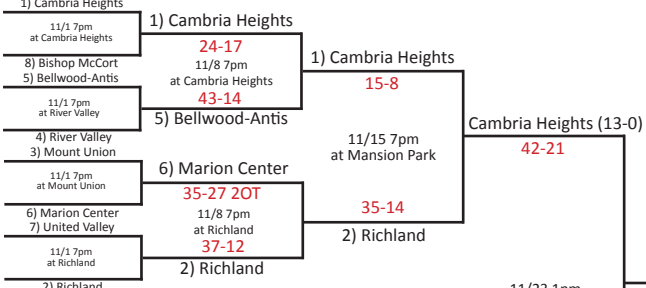

District 10