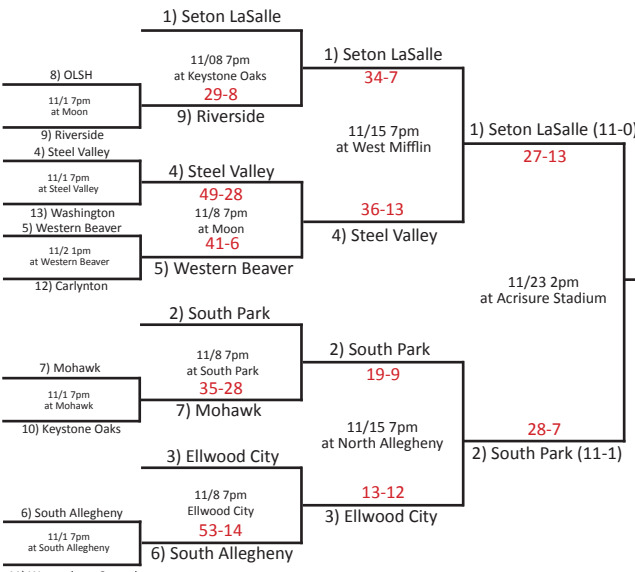

11-01/02

11-08/09

11-15/16

11-22/23

11-29/30

11-29/30

11-22/23

11-15/16

11/08/09

11-01/02

District 7

District 6

District 10

District 8 or 9

Central Clarion (14-0) 55-0

Troy (15-0) 35-14

Troy (16-0) 25-24

Riverside (13-1) 28-21

11/29 7pm at Towanda HS

Troy (14-0) 42-16

Riverside (12-1) 17-7

11/23 1pm at Berwick HS

Williams Valley (12-1) 28-13

11/29 7pm at Towanda HS

1) Troy 11/1 7pm at Troy

63-27 11/8 7pm at Mansfield University 39-0

4) Southern Columbia 11/1 7pm at Southern Columbia

2) Towanda 11/1 7pm at Towanda

42-20 11/8 7pm at Towanda 21-7

6) Warrior Run 11/1 7pm at Loyalsock