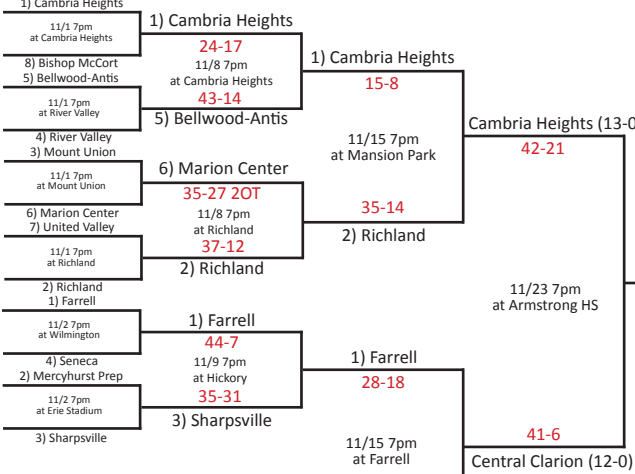

District 6

District 10