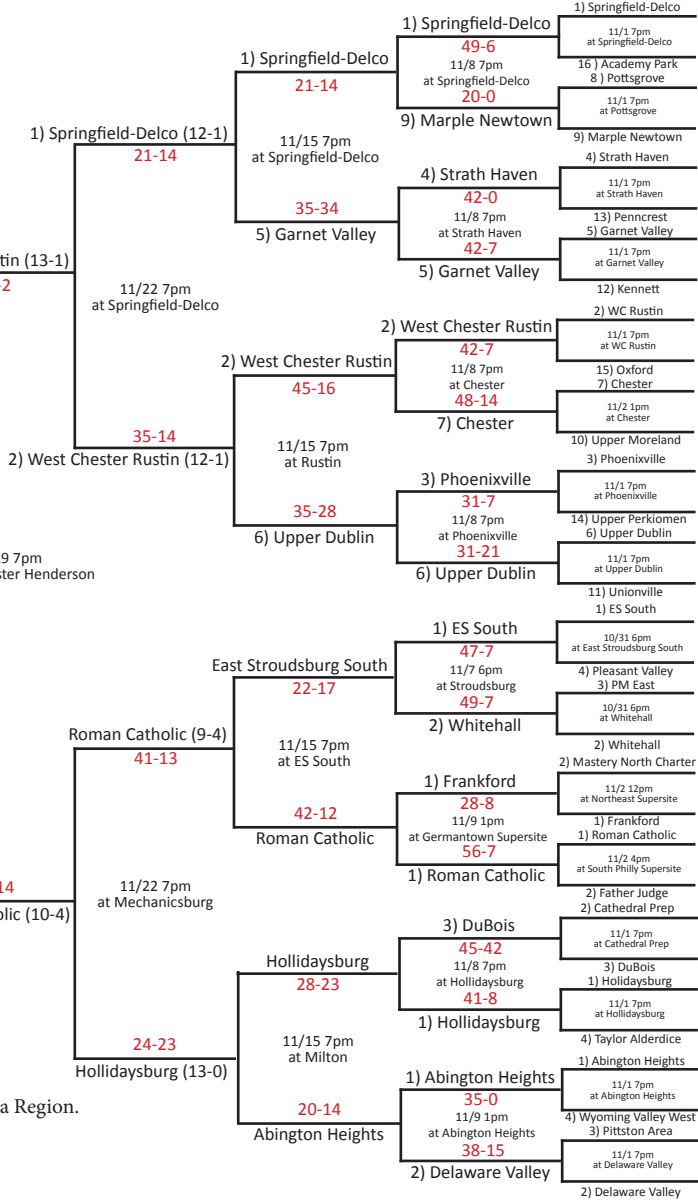

District 3

Bishop McDevitt (13-2)

Roman Catholic (11-4)

Bishop McDevitt (14-2)

\*Indicates District(s) combined with another (other) District(s) to form a Region.

District 1

District 11

District 12

District 6,8,9,10

District 2