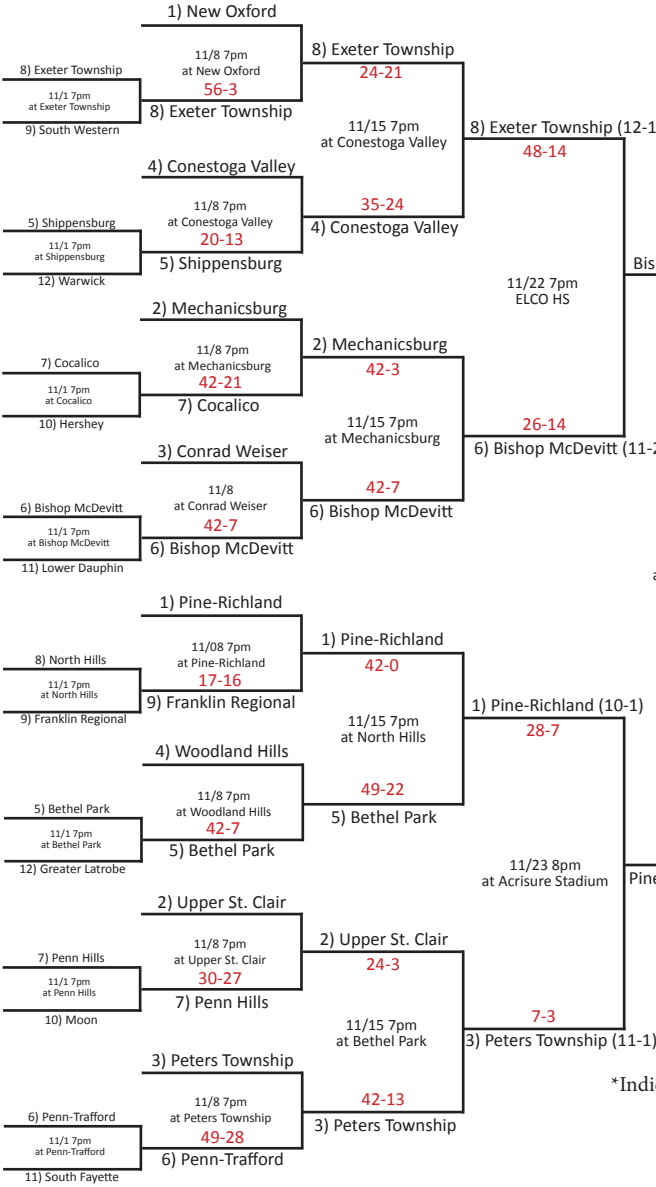

District 3

Bishop McDevitt (13-2)

Roman Catholic (11-4)

Bishop McDevitt (14-2)

\*Indicates District(s) combined with another (other) District(s) to form a Region.

District 1

District 11

District 12

District 6,8,9,10

District 2